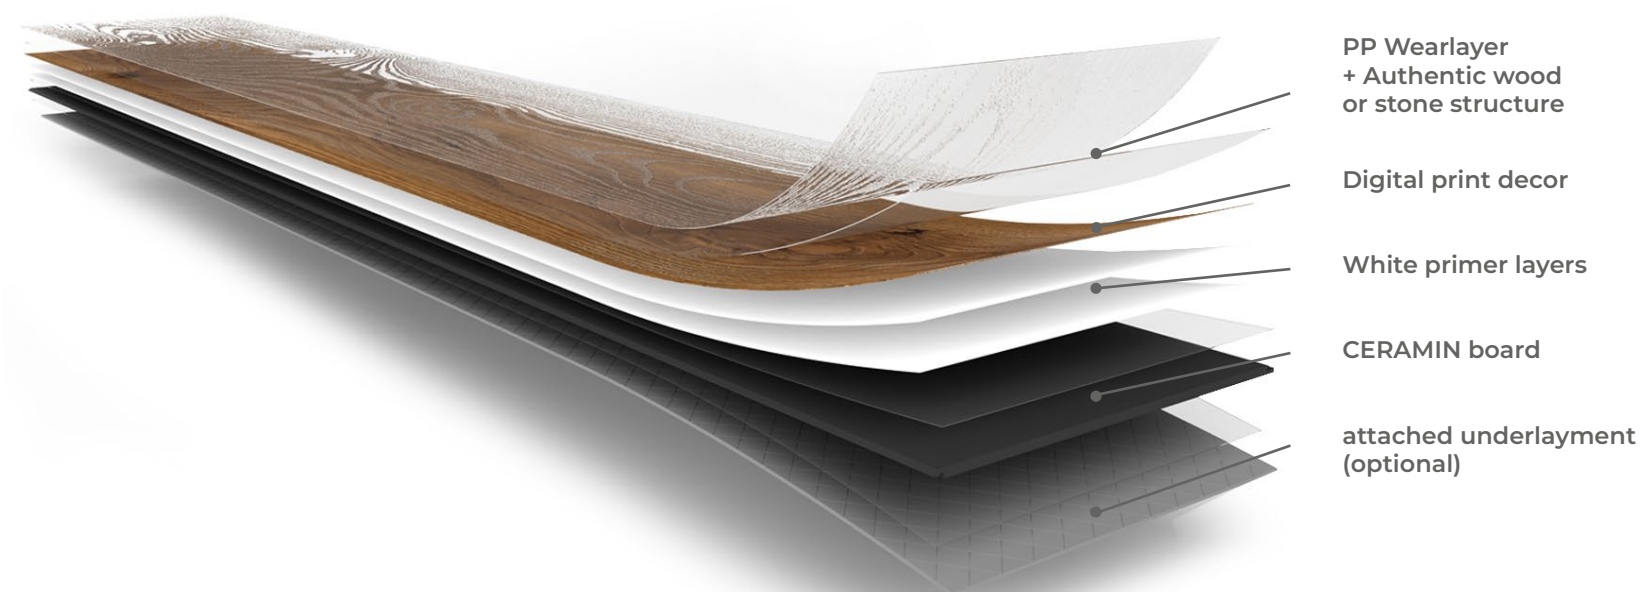

FUTURE. NOW.

- 100% waterproof material
- PVC and pollutant free
- 100% recyclable
- made with recycled materials
- no smell
- kids and pets friendly
- acoustic comfort
- healthy for living
- robust
- durable
- UV-resistant
- floor heating friendly
- quick installation
- warm when touched