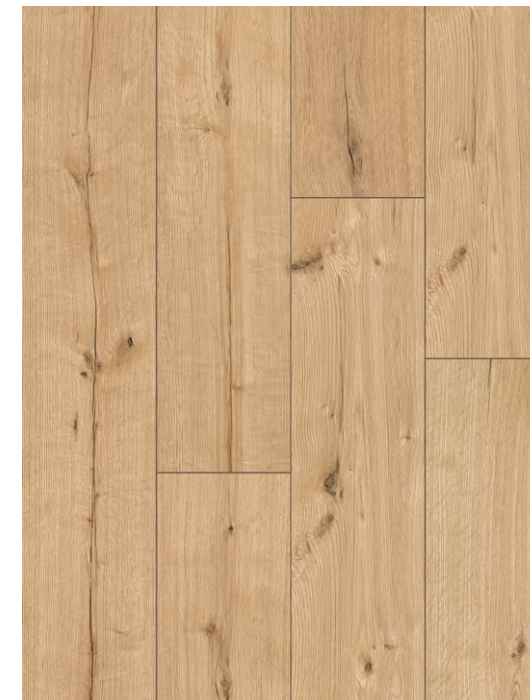

Cracked Oak 55513
1290 x 246 x 4,5 mm / str. matt