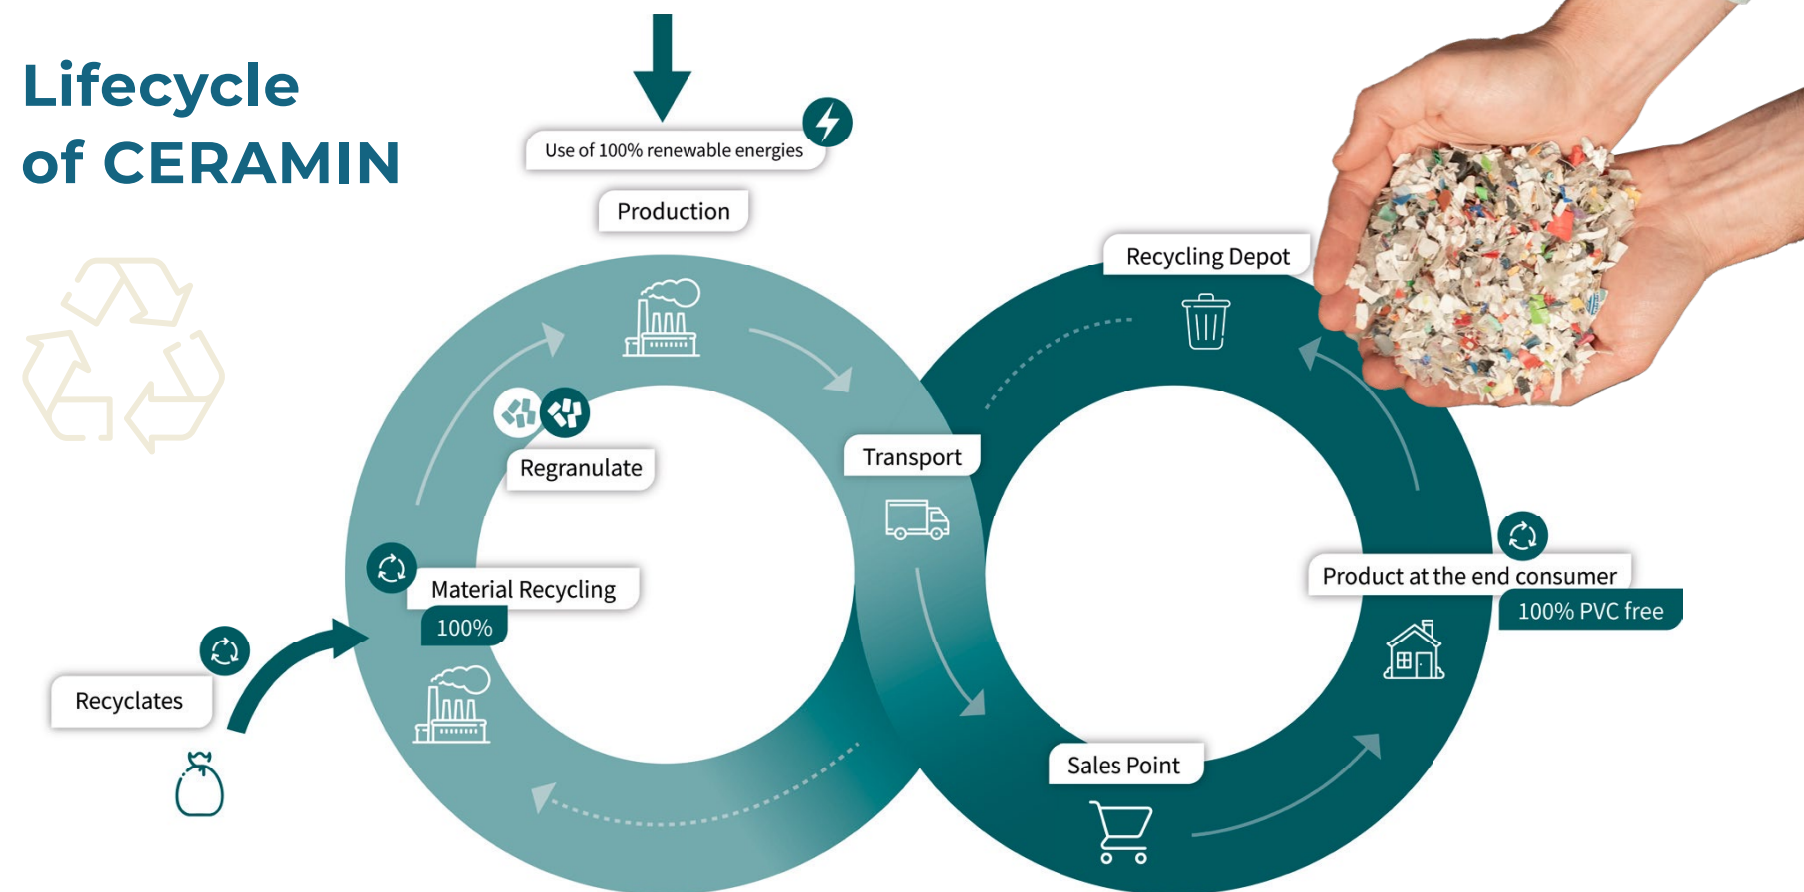

Lifecycle of CERAMIN