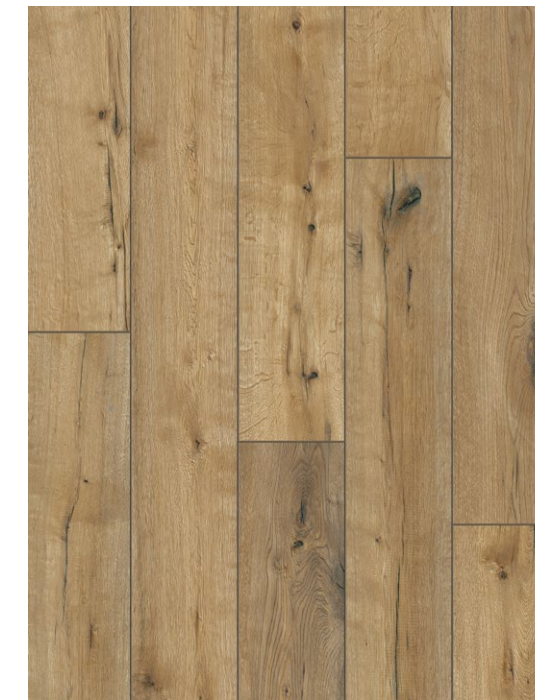

Burgundian Oak 53646

1290 x 173 x 4 mm / str. synchro