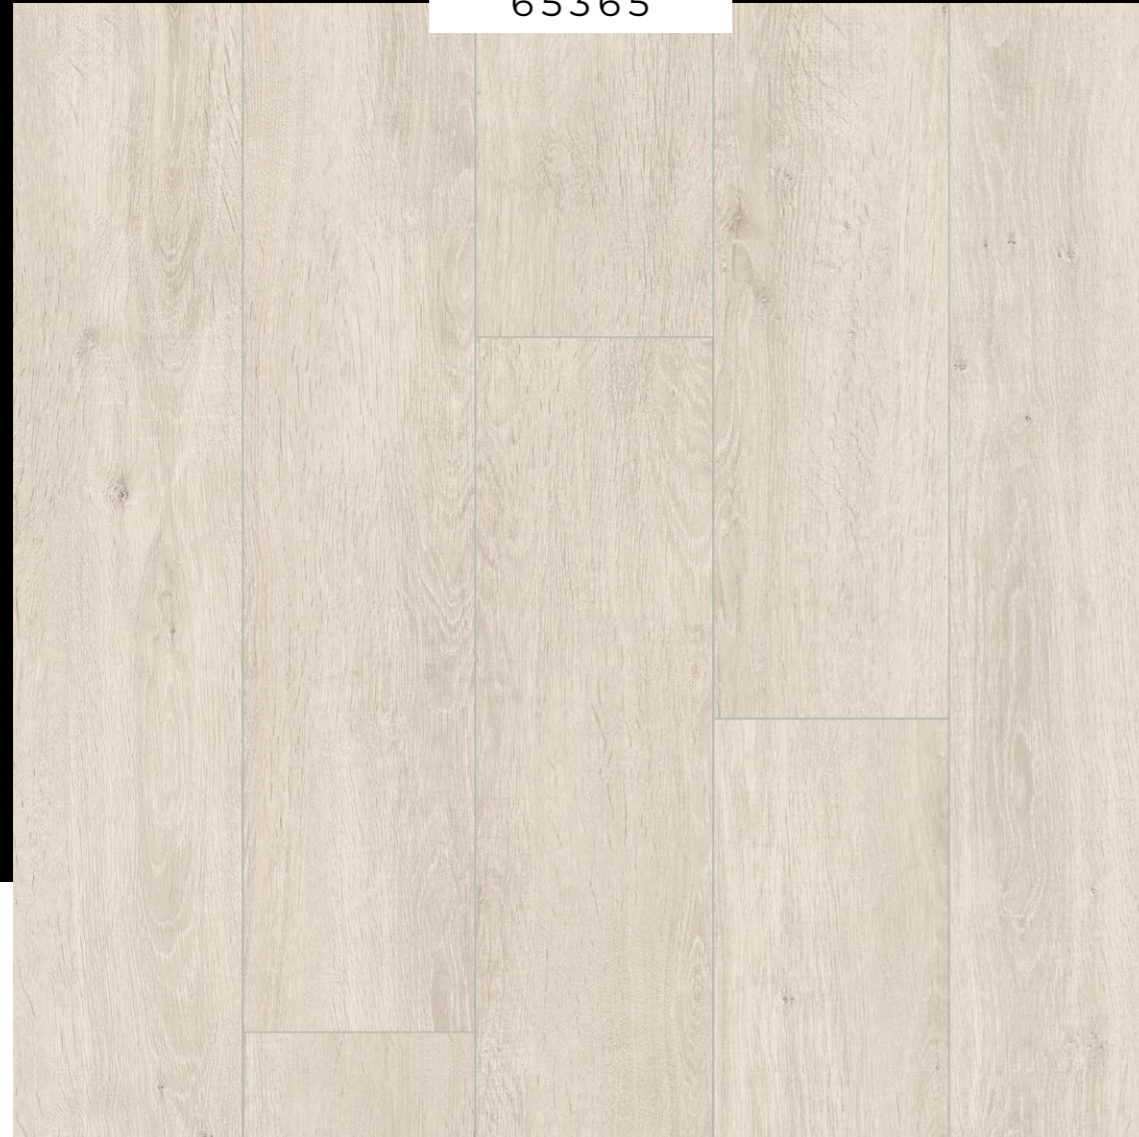

TRADITION

65365

Murcia Oak

192 × 1285 × 8 mm

TRADITION

65120