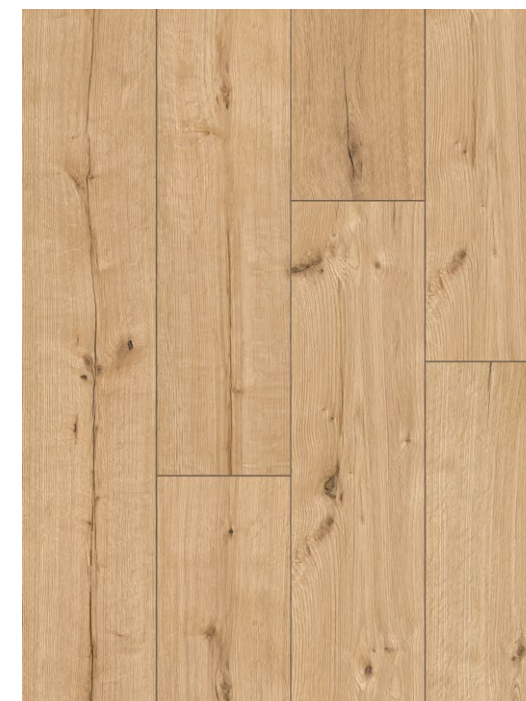

Cracked Oak 55513
1290 x 246 x 4,5 mm / str. matt