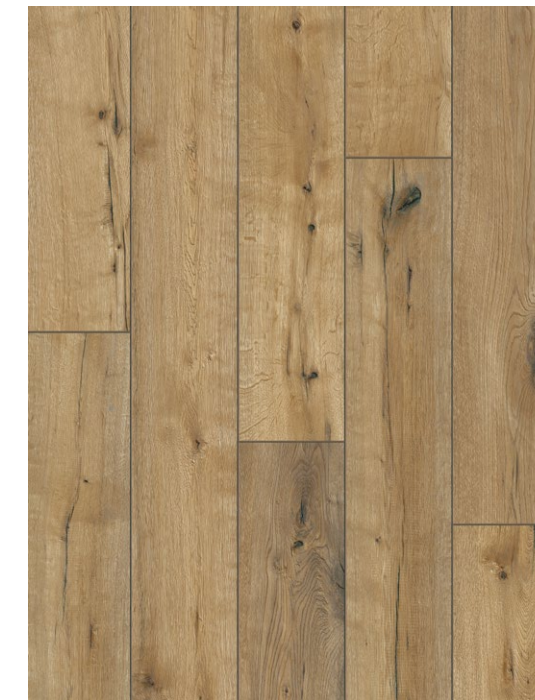

THICKNESS

4-SIDED
BEVEL

STRUCTURED
SURFACE

EASYLOC

One Nature Elite Colonial Oak

One Nature Emotion European Oak

Canadian Oak 53644
1290 x 173 x 4 mm / str. synchro

Maltanian Oak 53645
1290 x 173 x 4 mm / str. synchro