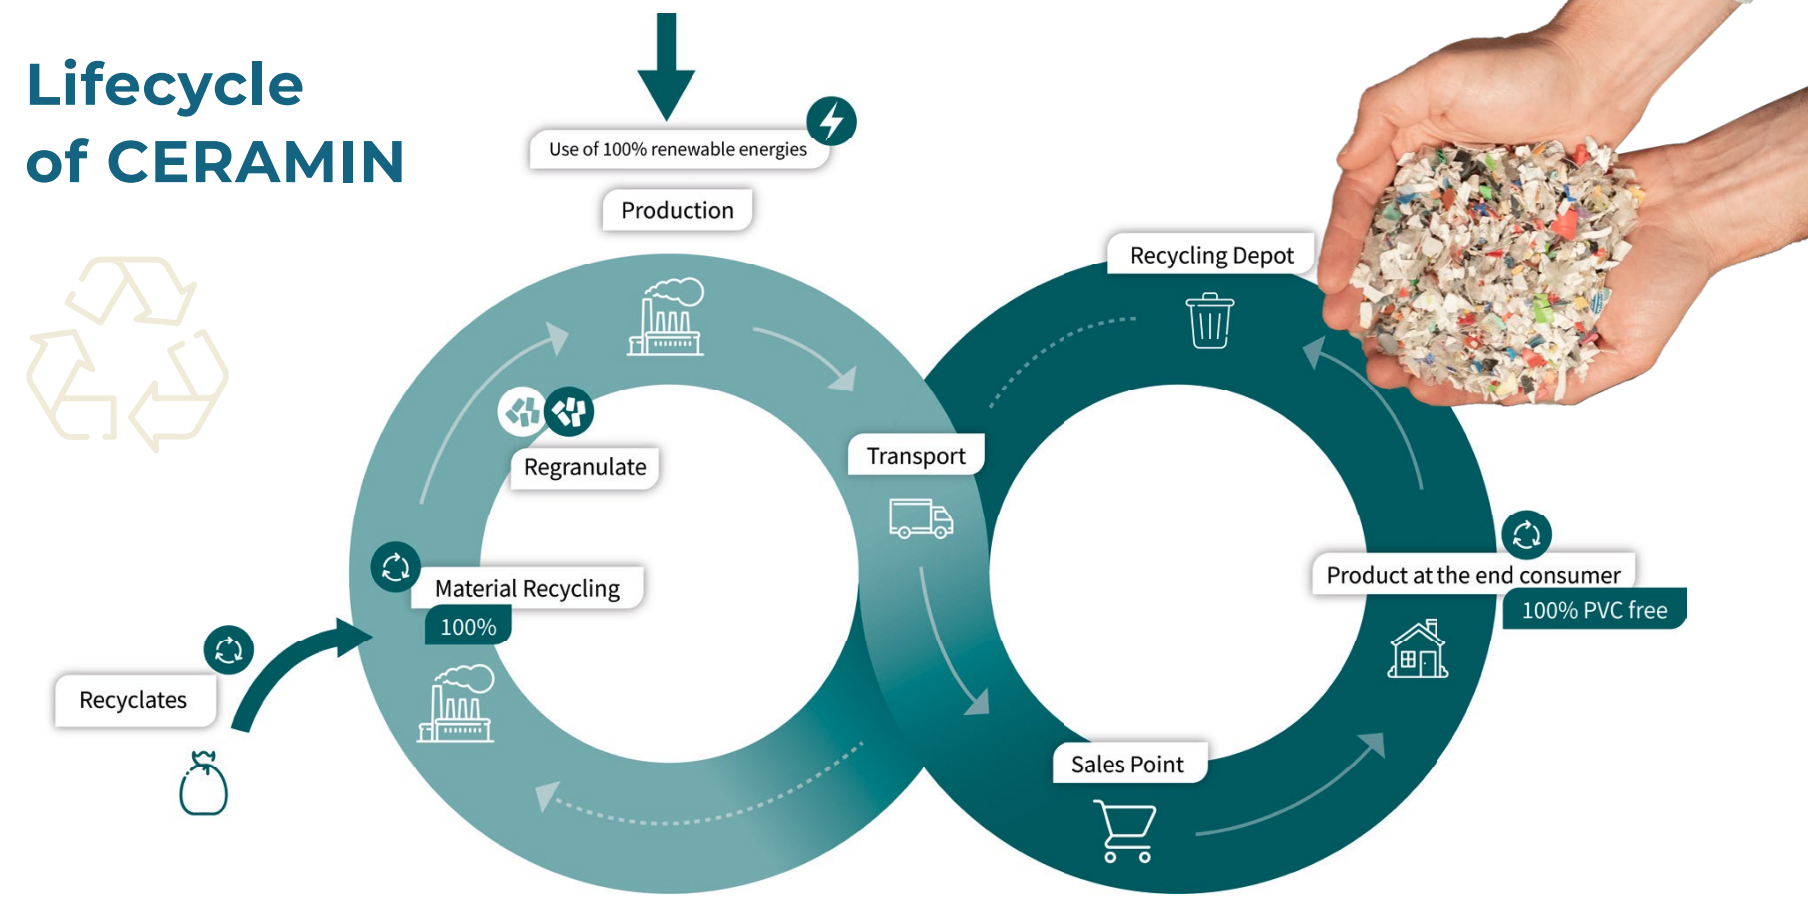

Lifecycle of CERAMIN