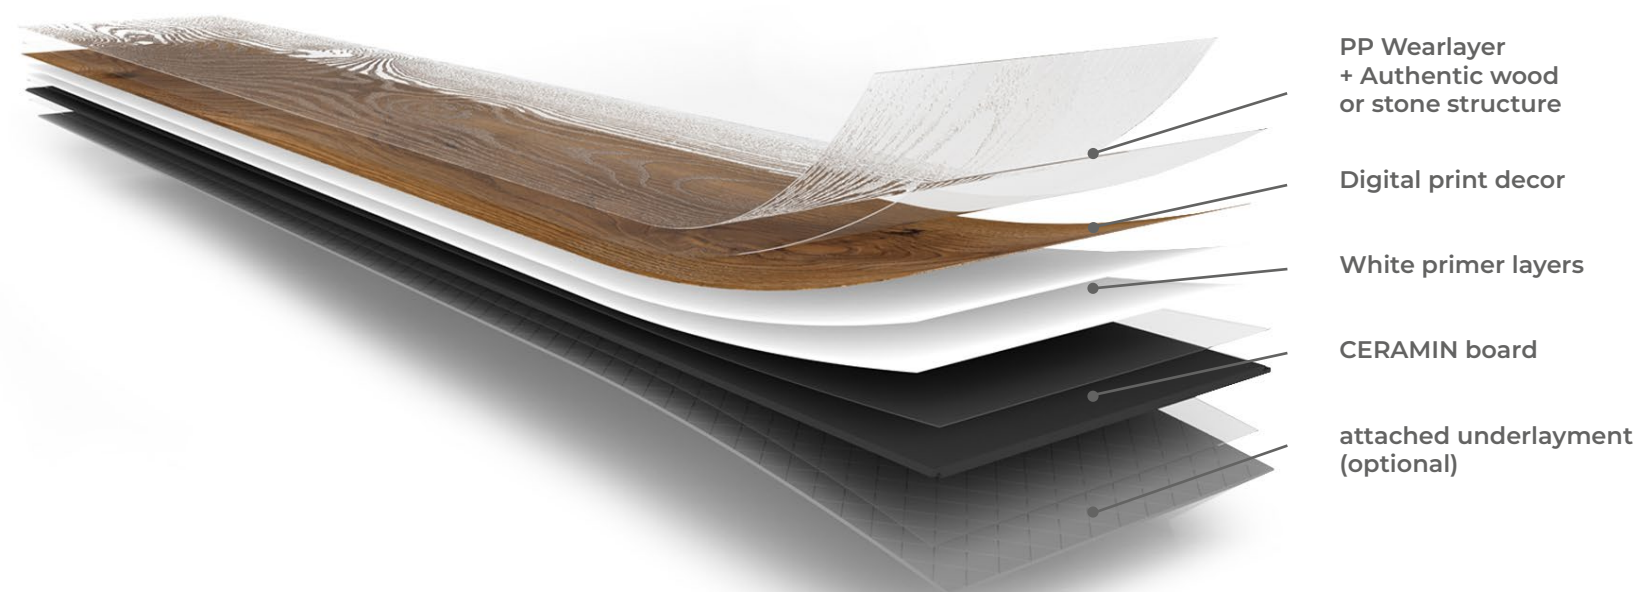

FUTURE. NOW.

- 100% waterproof material
- PVC and pollutant free
- 100% recyclable
- made with recycled materials
- no smell
- kids and pets friendly
- acoustic comfort
- healthy for living
- robust
- durable
- UV-resistant
- floor heating friendly
- quick installation
- warm when touched