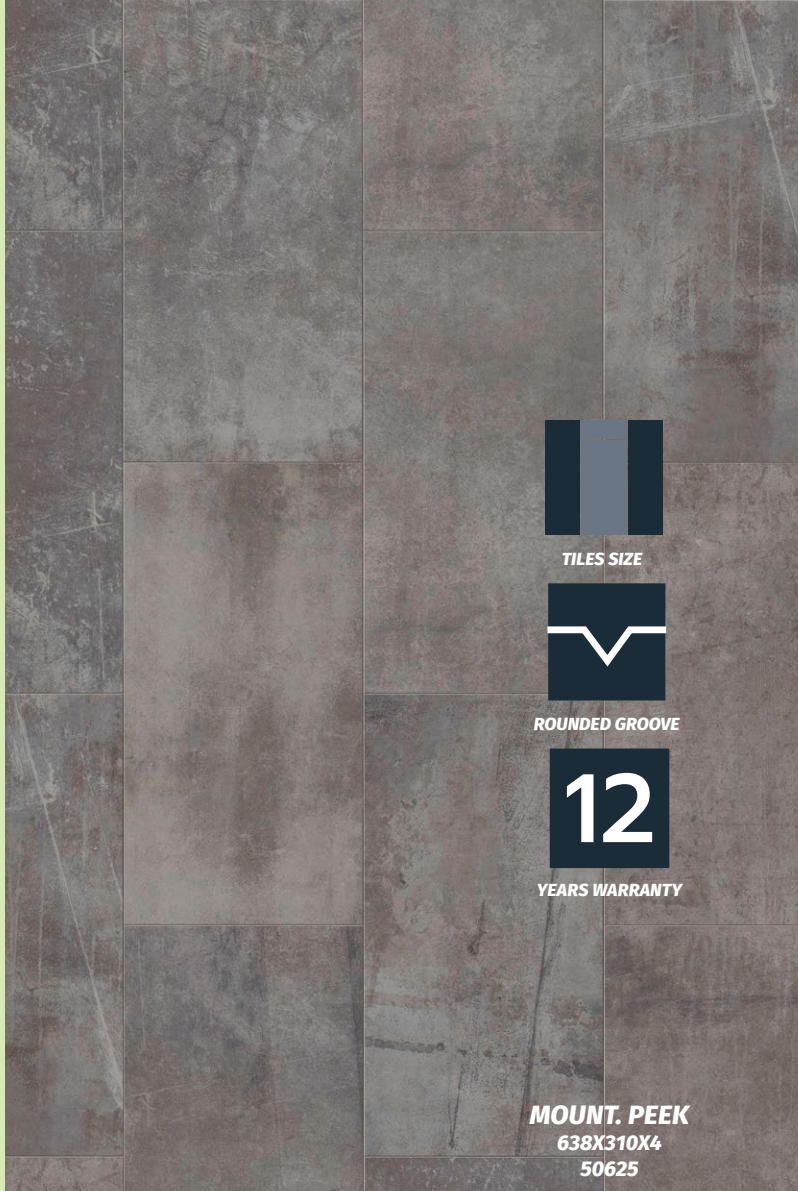

TILES SIZE

ROUNDED GROOVE

YEARS WARRANTY

MOUNT. PEEK
638X310X4
50625